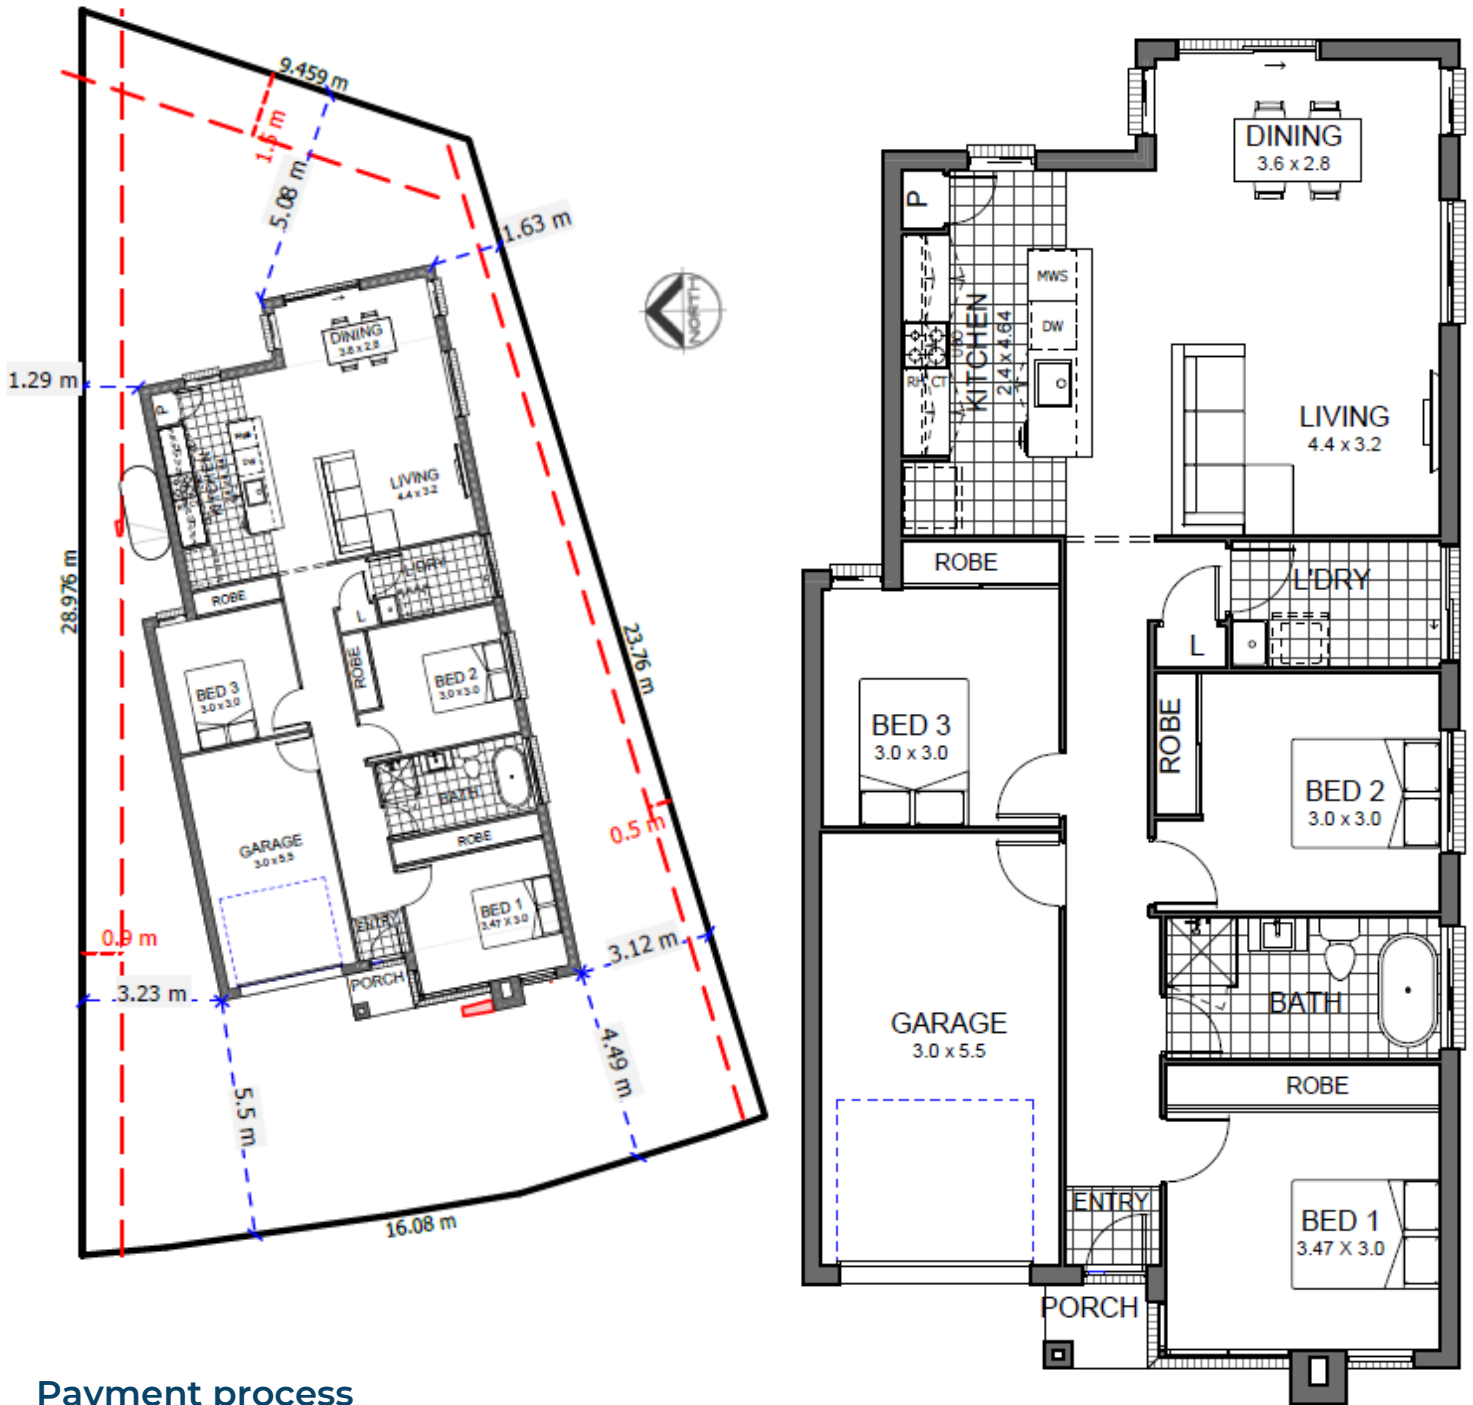

Payment process

Land

5% deposit on land exchange

Build - paid to Tempo Living

$5000 – Plan & HBA request fee

Balance of 5% HBA Deposit

Tender Price Fixed to February 2024

Please refer to your Tempo Living Tender and Tender Plans for complete details, specification and all Inclusions. All Inclusion selections are to be made from the Tempo Living range. The inclusions, products and suppliers may change without notice and may vary slightly in colour, style and finish. Inclusions located in any display home, sales centre, or marketing imagery may differ slightly to the specification provided in our base specification. Please speak to our Sales Consultants or a Tempo Living representative for full details.