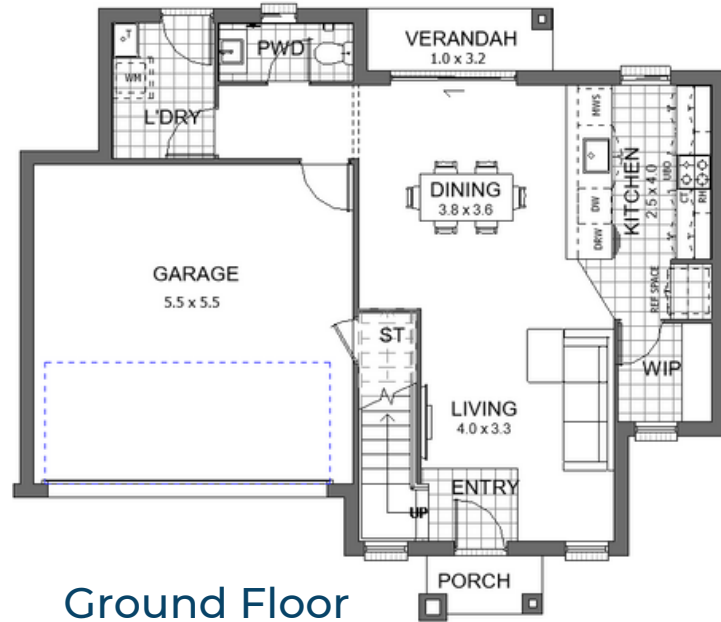

Ground Floor