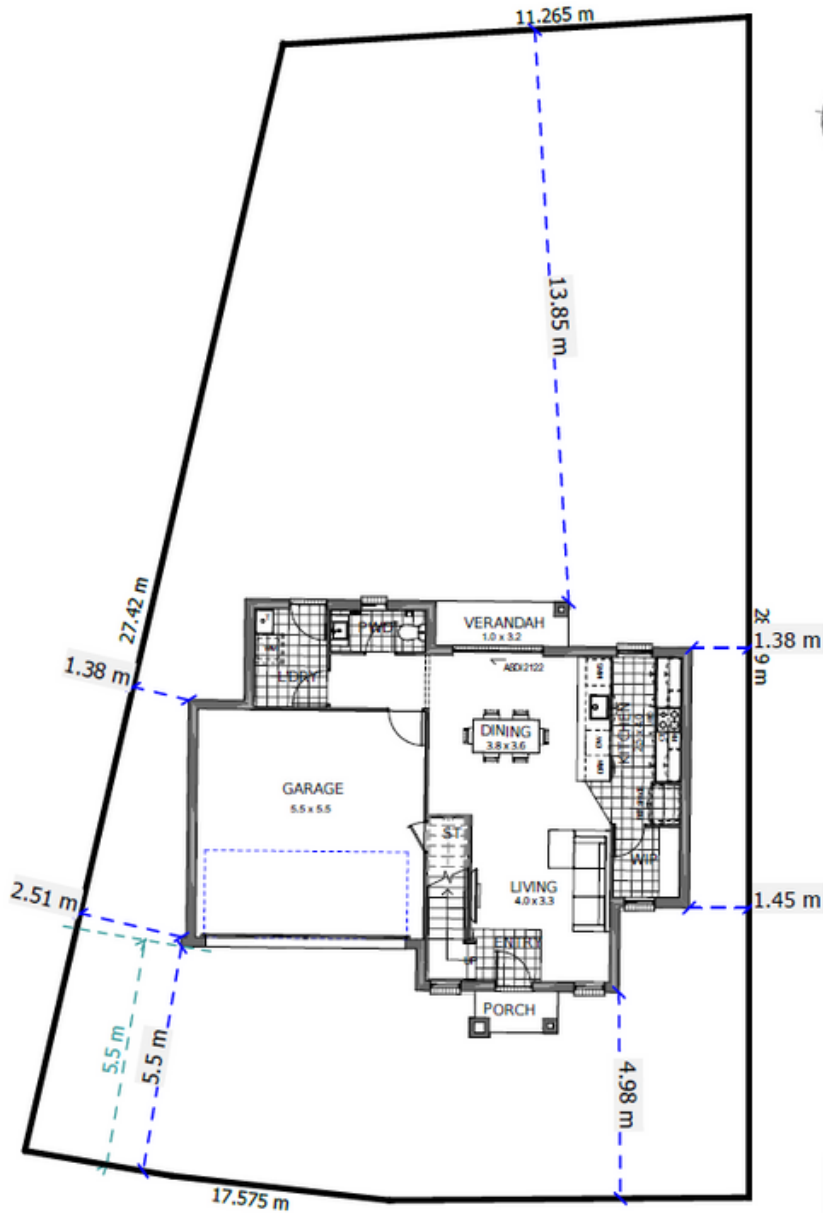

Ground Floor