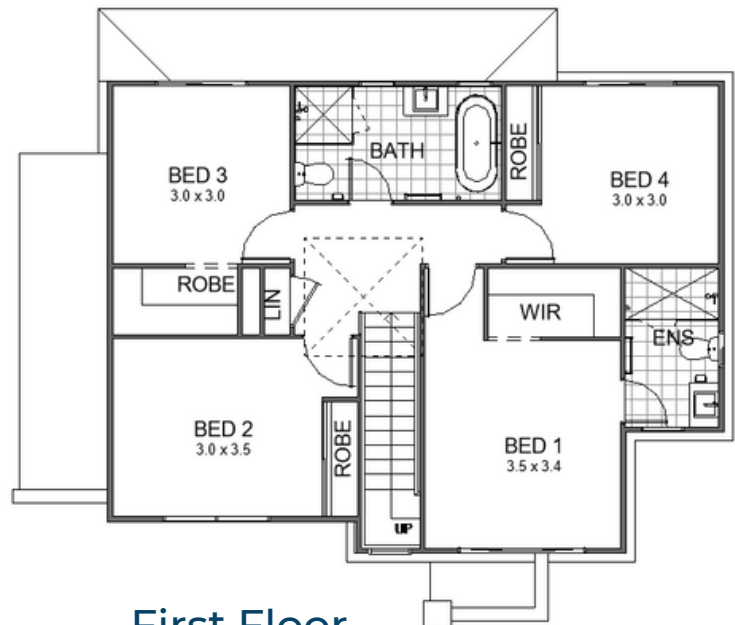

First Floor

Payment process

Land

5% deposit on land exchange

Build - paid to Tempo Living

$5000 – Plan & HBA request fee

Balance of 5% HBA Deposit

Tender Price Fixed to February 2024

Please refer to your Tempo Living Tender and Tender Plans for complete details, specification and all Inclusions. All Inclusion selections are to be made from the Tempo Living range. The inclusions, products and suppliers may change without notice and may vary slightly in colour, style and finish. Inclusions located in any display home, sales centre, or marketing imagery may differ slightly to the specification provided in our base specification. Please speak to our Sales Consultants or a Tempo Living representative for full details.