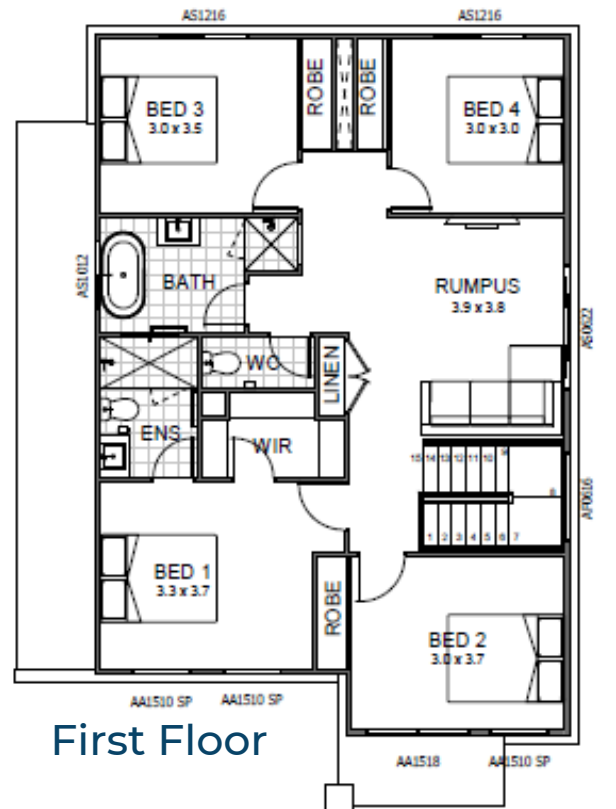

First Floor

Payment process

Land

5% deposit on land exchange

Build - paid to Tempo Living

$5000 – Plan & HBA request fee

Balance of 5% HBA Deposit

Tender Price Fixed to February 2024

Please refer to your Tempo Living Tender and Tender Plans for complete details, specification and all Inclusions. All Inclusion selections are to be made from the Tempo Living range. The inclusions, products and suppliers may change without notice and may vary slightly in colour, style and finish. Inclusions located in any display home, sales centre, or marketing imagery may differ slightly to the specification provided in our base specification. Please speak to our Sales Consultants or a Tempo Living representative for full details.