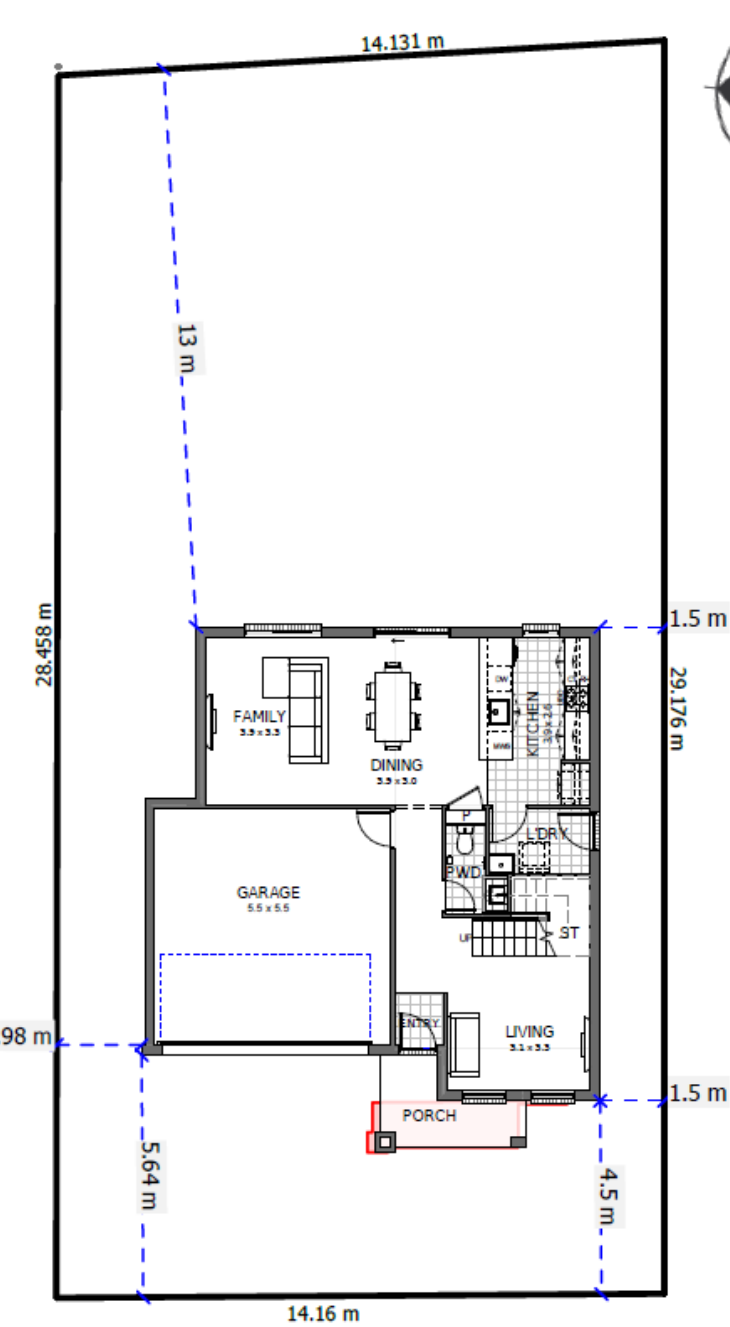

Ground Floor