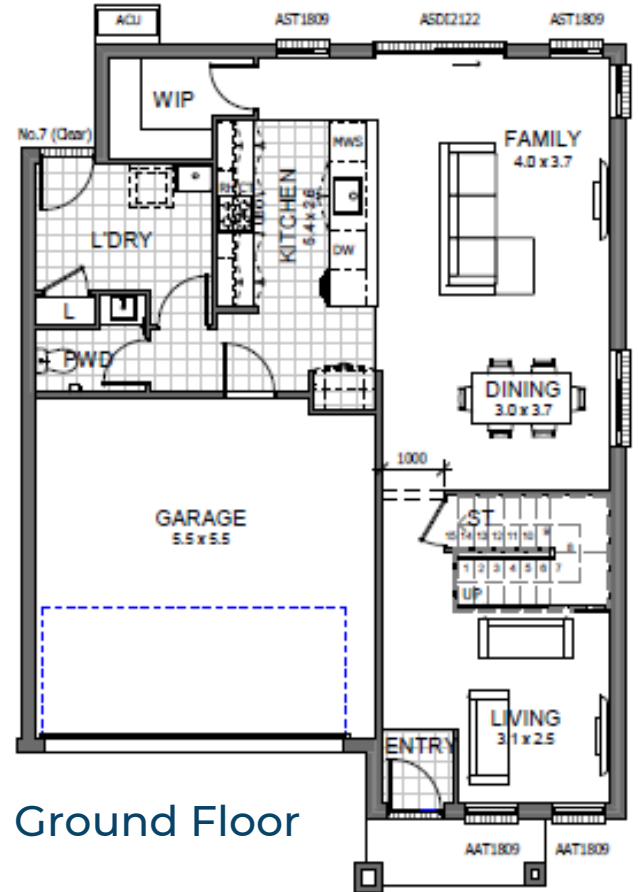

Ground Floor