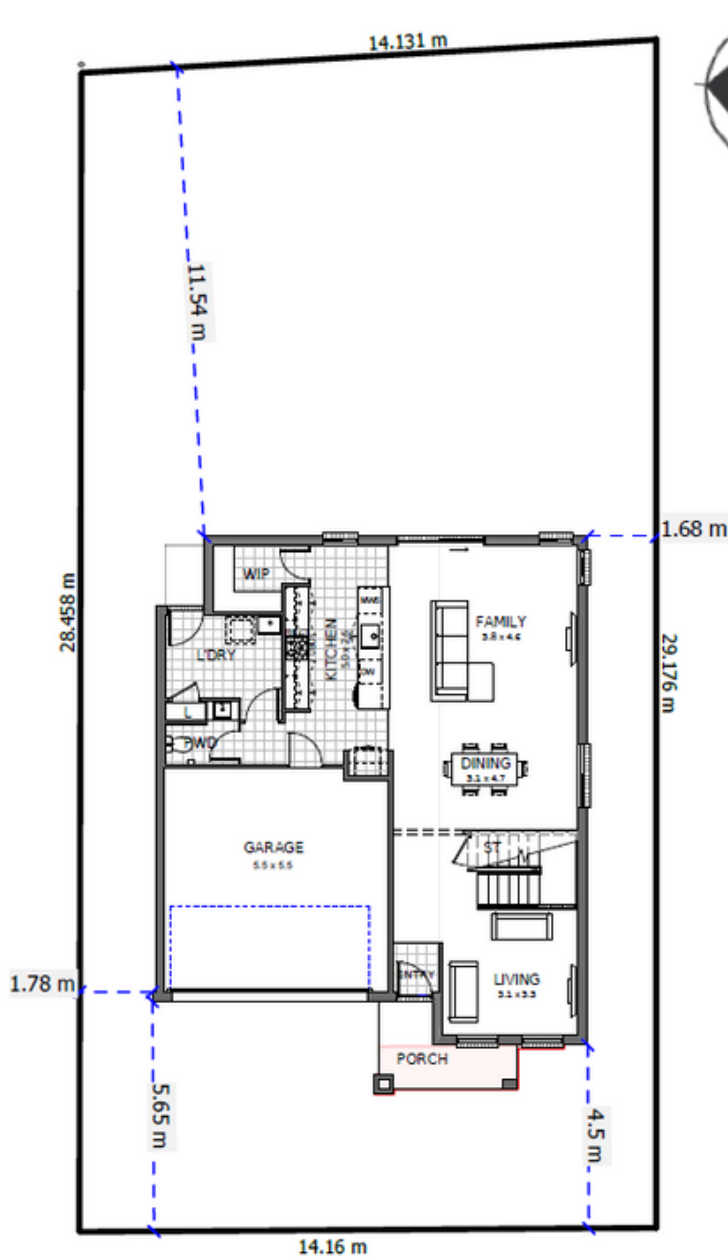

Ground Floor