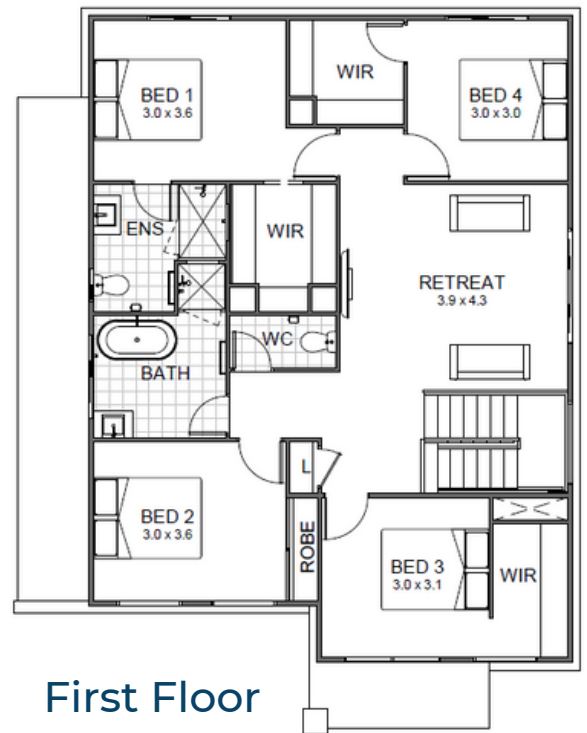

First Floor

Payment process

Land

5% deposit on land exchange

Build - paid to Tempo Living

$5000 – Plan & HBA request fee

Balance of 5% HBA Deposit

Tender Price Fixed to February 2024

Please refer to your Tempo Living Tender and Tender Plans for complete details, specification and all Inclusions. All Inclusion selections are to be made from the Tempo Living range. The inclusions, products and suppliers may change without notice and may vary slightly in colour, style and finish. Inclusions located in any display home, sales centre, or marketing imagery may differ slightly to the specification provided in our base specification. Please speak to our Sales Consultants or a Tempo Living representative for full details.