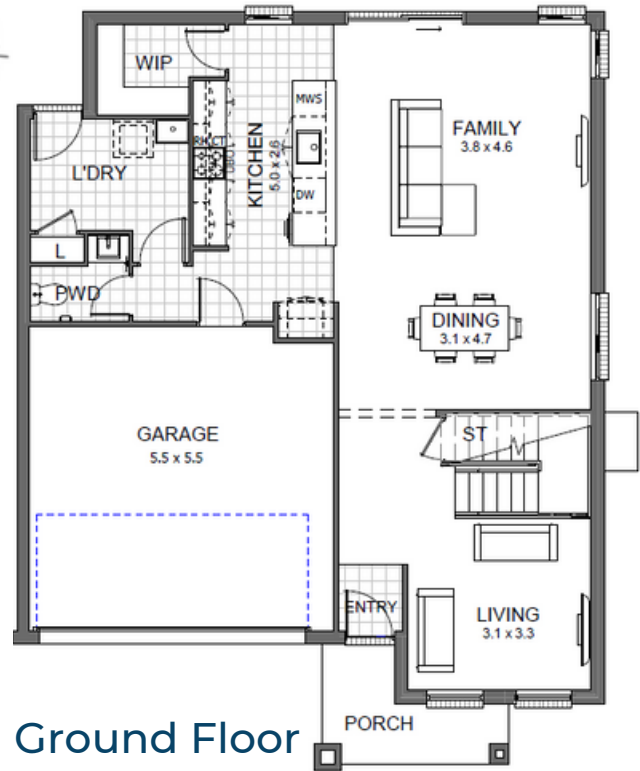

Ground Floor